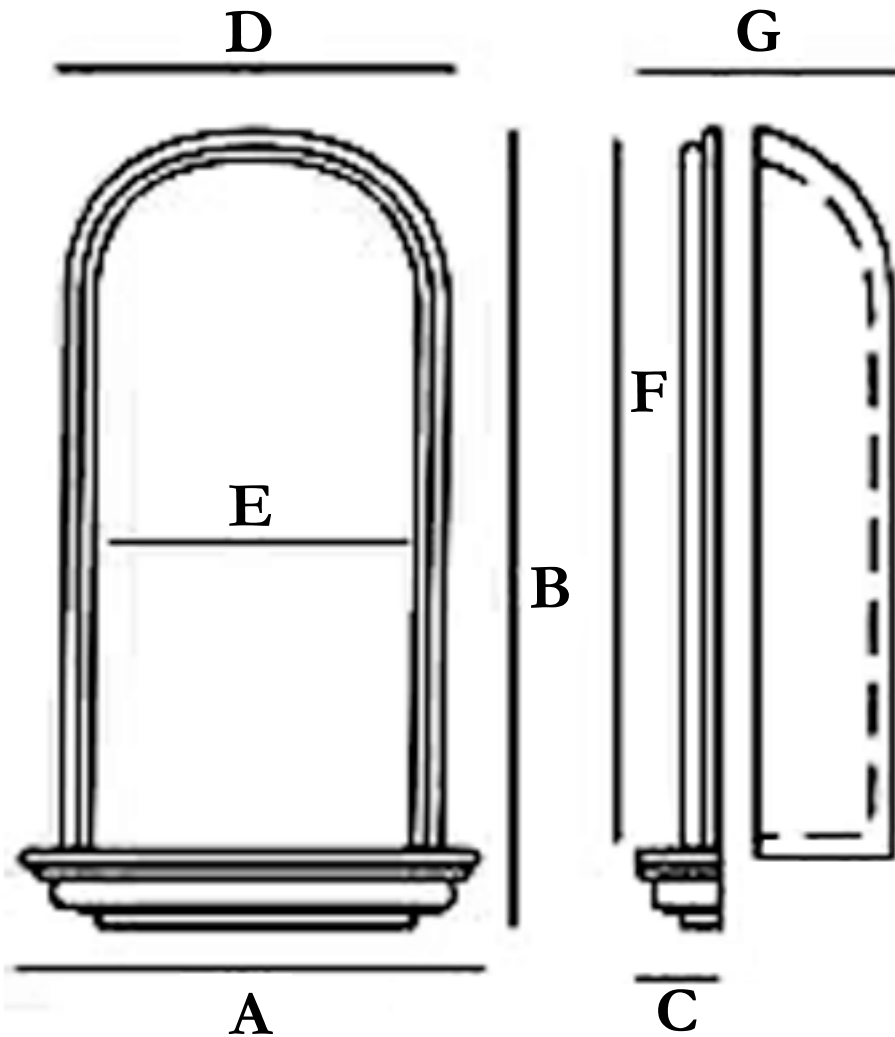

**21 3/4"W x 39 3/8"H x 9 3/4"D Adonis Wall Niche
(RO: 16 3/4"W x 31 1/8"H x 3 7/8"D)**

Dimensions:

A: 21-3/4"	E: 14-1/2"
B: 39-3/8"	F: 31-5/8"
C: 5-5/8"	G: 9-3/4"
D: 19-1/8"	

Rough Opening:

Width: 16-3/4"
Height: 31-1/8"
Depth: 3-7/8"